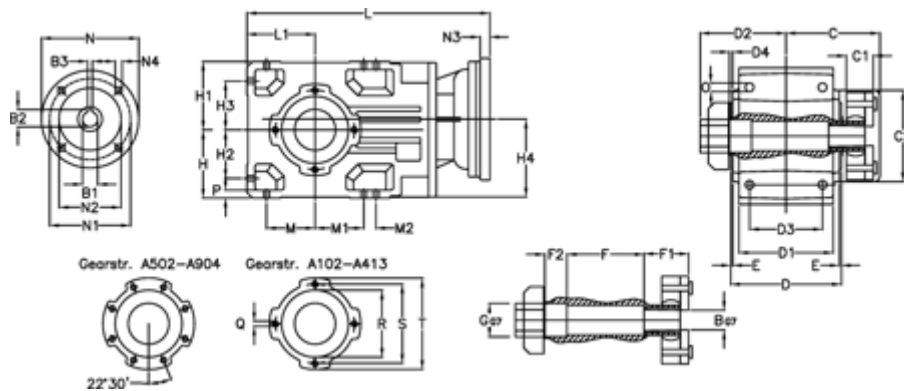

Article number: 29600201816135  
 Description: Bevel helical gearbox  
 A202QF25-18,1-P90B5

## Measures

B = 25	D1 = 110	F2 = 36	L = 325.5	N3 = -
B1 = 24	D2 = 60	G = 32	L1 = 80	N4 = M10x12
B2 = 27.3	D3 = 90	GA = 14,5 NM	M = 60.0	O = 9.5
B3 = 8	d4 = 4.5	H = 80	M1 = 60.0	P = 9
C = 89.5	Description = A202QF-xx-P90 B5	H1 = 80	M2 = -	Q = M8x15
C1 = 23	E = 3.0	H2 = 60.0	N = 200	R = 95
C2 = 72.0	F = 77.5	H3 = 60.0	N1 = 165	S = 115
D = 136	F1 = 36.0	H4 = 93.0	N2 = 130	T = 140